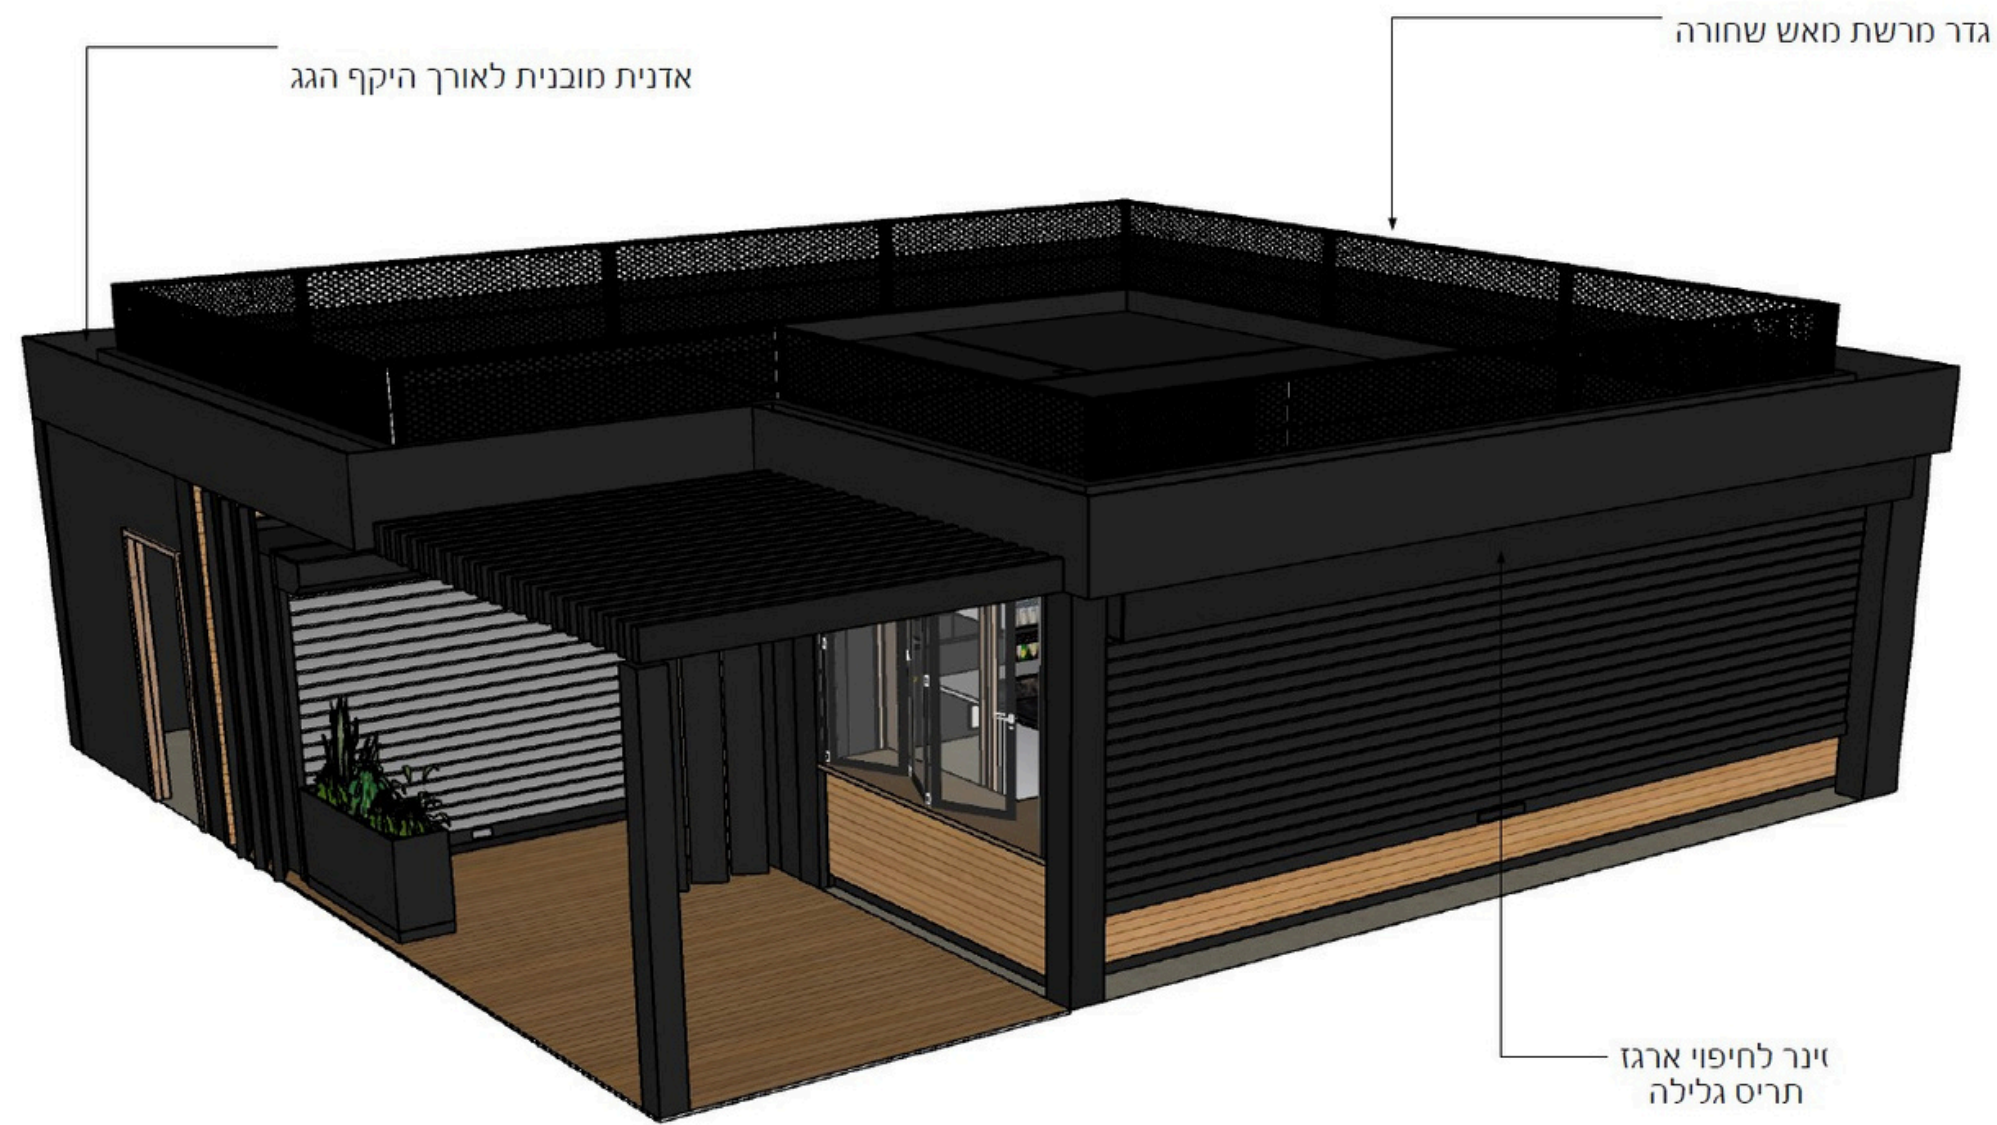

אדנית מובנית לאורך היקף הגג

גדר מרשת מאש שחורה

זינר לחיפוי ארגז תריס גלילה

Tel: +972544822106
e-mail: itay@jansen-studio.com | web: www.jansen-studio.com

Client's info:

ת קפה מכולות - רמת השרון

Drawn by: Ori Shaked   Date: 02.02.26
Designed by: Itay Jansen - Jansen-Studio   Version: 1.0

Approved by:
Coordination: ☒ Execution   ☐ Informative
☐ As-made   ☐ Other
☐ Client's approval

תוכנית גג - חומרים